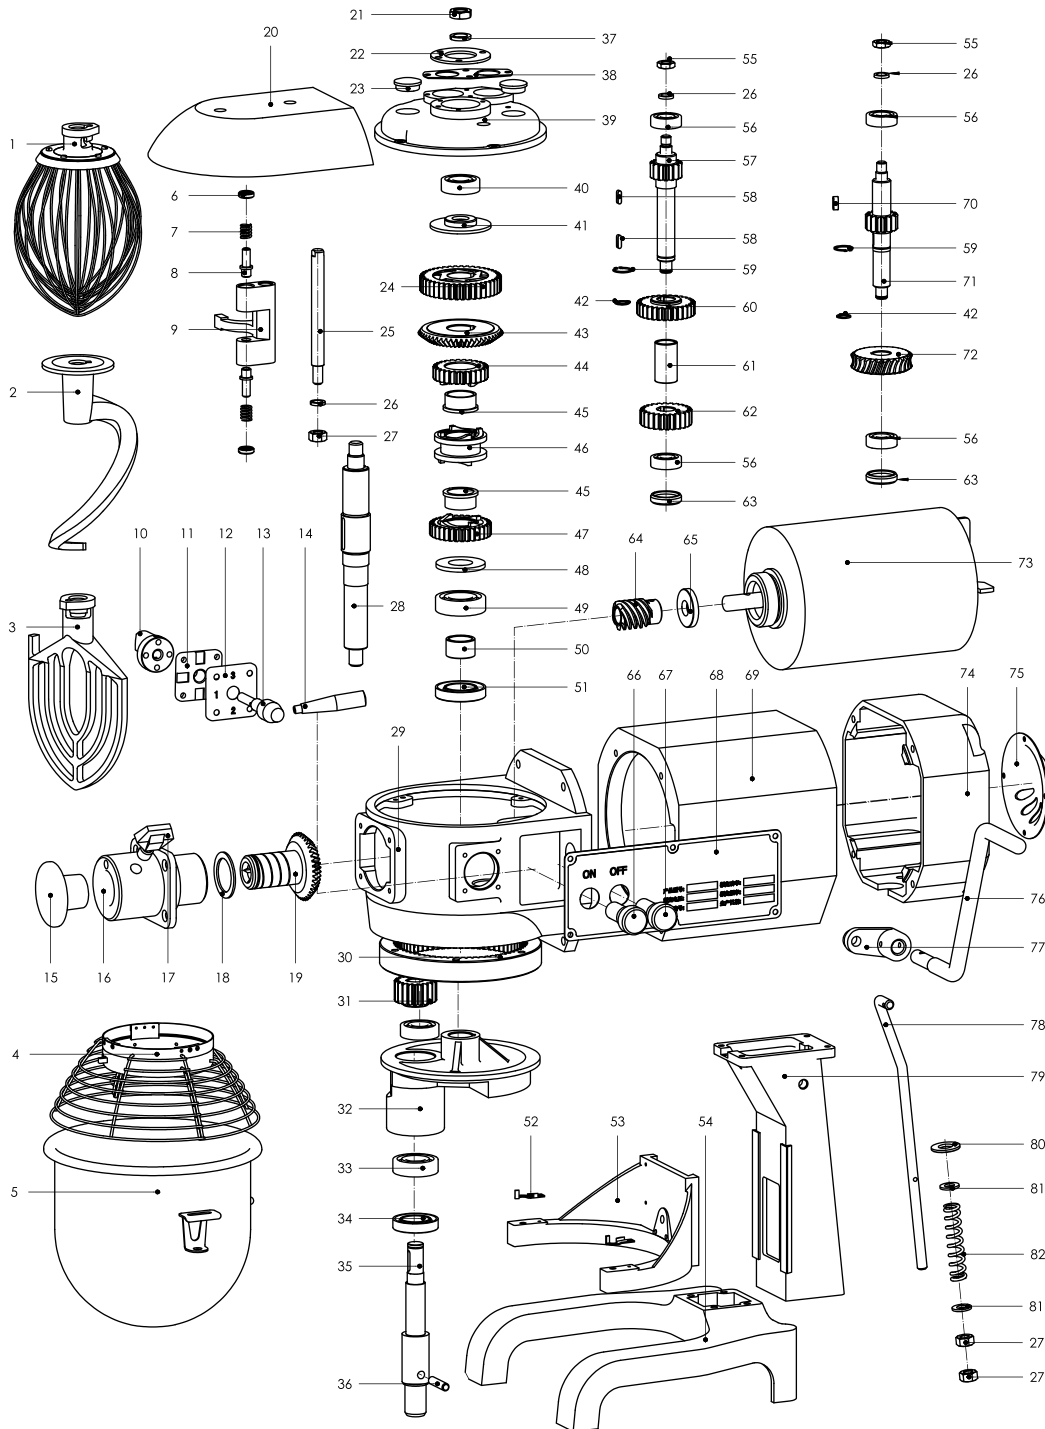

Parts Breakdown

Model MX-CN-0020-G 20441

Parts Breakdown

Model MX-CN-0020-G 20441

Item No.	Description	Position	Item No.	Description	Position	Item No.	Description	Position
25153	Wire Whip for 20441	1	24891	Working Shaft for 20441	35	24925	Red Button with Timer for 20441	67
25154	Dough Hook for 20441	2	24892	Retainer-Pin for 20441	36	24926	Brand for 20441	68
25155	Flat Beater for 20441	3	24893	Spring Washers for 20441	37	24927	Motor Box for 20441	69
25156	Safety Guard for 20441	4	24894	Pressing Plate for 20441	38	24928	Key for 20441	70
25157	Bowl Stainless Steel 304 for 20441	5	24895	Transmission Shaft Support for 20441	39	24929	Shaft Worm Gear for 20441	71
24862	Shifting Yoke for 20441	6-9	25006	Bearing for 20441	40	24930	Gear for 20441	72
24863	Cam-Gear Shifter for 20441	10	24897	Spacer-Lower for 20441	41	24931	Motor for 20441	73
24864	Plate-Shifter Index for 20441	11	24898	Circlips for Shaft for 20441	42	24932	Back Housing for 20441	74
24865	Handle-Shifter Cover for 20441	12	25814	Taper Gear Wheel for 20441	43	24933	Back Cover for 20441	75
24866	Handle-Shifter for 20441	13	24900	Gear for 20441	44	24934	Handle-Shifter for 20441	76
24867	Speed Handle for 20441	14	24901	Bushing for 20441	45	24935	Crank Lever for 20441	77
24967	Plug for 20441	15	24902	Sleeve for 20441	46	24936	Connecting Rod for 20441	78
24869	Attachment Hub for 20441	16	24903	Claw Type Gear Wheel for 20441	47	24937	Stand Column for 20441	79
24870	Tighten Handle for 20441	17	24904	Gasket for 20441	48	24938	Spacer for 20441	80
24871	Ring for 20441	18	24905	Bearing 6205 for 20441	49	24939	Spacer for 20441	81
24872	Tapered Gear Wheel for 20441	19	24906	Bushing for 20441	50	24940	Spring for 20441	82
24873	Top Cover for 20441	20	24907	Oil Seal for 20441	51	24941	Hood Ring for 20441	83
25714	Nut 14x1.5 for 20441	21	24908	Press Board for 20441	52	16323	Run Capacitor - 40 UF for 20441	
24875	Pressing Plate for 20441	22	24909	Support for 20441	53	24943	Start Capacitor - 300 UF for 20441	
24985	Plug Cover for 20441	23	24910	Base for 20441	54	24944	Contacto-Relay for 20441	
24877	Big Gear for 20441	24-1	24911	Nut for 20441	55	24945	Power Cord for 20441	
24878	Gear for 20441	24-2	24912	Bearing 6201 for 20441	56	25204	Magnet for Safety Guard for 20441	
24879	Roller 8x15 for 20441	24-3	24913	Mid-Gear Wheel for 20441	57	24946	Reset-Overload Switch for 20441	
24880	Spring for 20441	24-4	24914	Key for 20441	58	25202	Bowl Guard Clip Plastic for 20441	
24881	Declutch Shift Shaft for 20441	25	24915	Circlips for Shaft for 20441	59	25203	Knob for 20441	
24882	Ring for 20441	26	24916	Gear for 20441	60	24947	Safety Guard - Bowl Switch for 20441	
24883	Nut for 20441	27	24917	Bushing for 20441	61	25205	Screw for 20441	
24884	Main Shaft for 20441	28	24918	Gear for 20441	62	25152	Timer Knob for 20441	
24885	Gear Box for 20441	29	24919	Plug Cover for 20441	63	64156	Locking Screws of Press Board for 20441	
24886	Internal Gear for 20441	30	25013	Worm Wheel for 20441	64	AC907	Bowl Locating Pin for 20441	
24887	Gear for 20441	31	24921	Oil Seal for 20441	65	69760	Top Cover Screw M6x30 for 20441	
24888	Operating Shelf for 20441	32	24922	Green Button Round for 20441	66	69761	Top Cover Screw M6x40 for 20441	
25070	Bearing 6204 for 20441	33	24923	Green Button with Timer for 20441	66			
24890	Oil Seal for 20441	34	24924	Red Button Round without Timer for 20441	67			